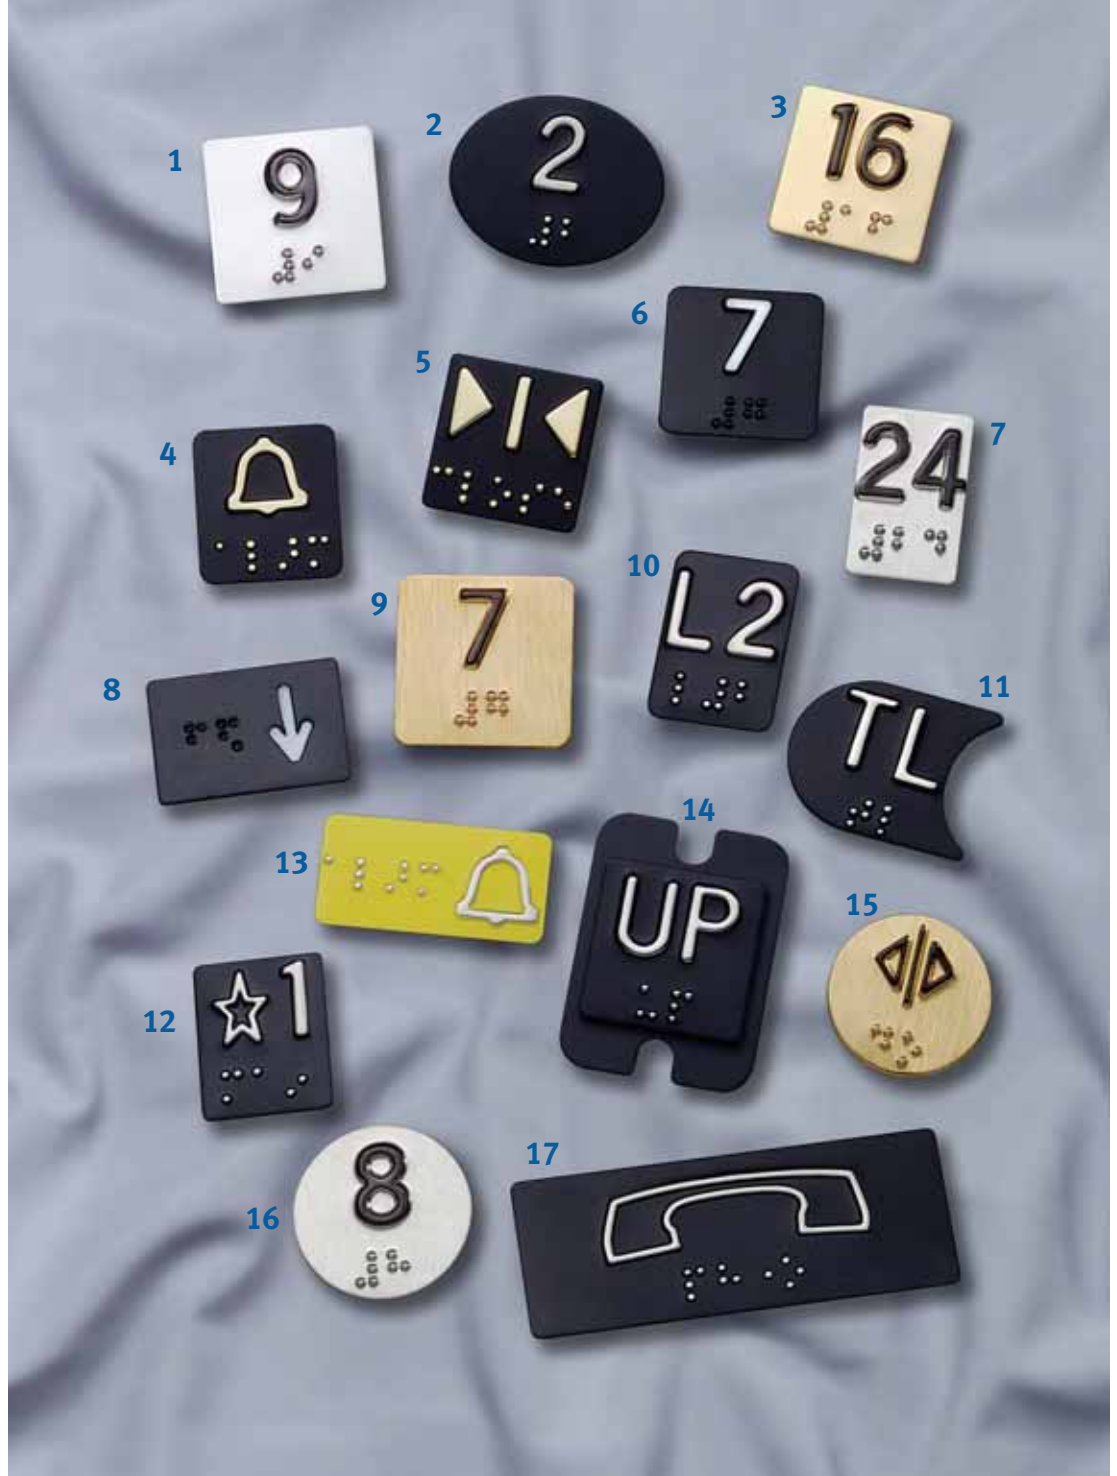

Car Station Braille Plates

- Standard car braille meets all ADA standards.
- Powder epoxy black background color with brushed stainless steel copy 22 gauge (.030) thick.
- Your choice of one mounting method:
 - pressure sensitive
 - holes with drive pins
 - (1) threaded stud.
- News Gothic typestyle.
- 5/8" character available in regular or condensed.
- Truxes car station plates will hold any 1 or 2 letter/number combinations.

For other materials or finishes please see page 3.

Sizes and finishes shown are for example only. All finishes are available on all sizes.

.030" MIN. EMBOSSED

STANDARD MOUNTING METHOD:

1. 10 mil pressure sensitive backing
2. (1) #6-32 x 3/8" Stud Mount
3. (2) .104" Dia. Mounting Holes
Uses .098 Drivescrews #2 x 3/8"
(#44 [.086] customer drill size)

.030" MATERIAL THICKNESS

BRILLE TRANSLATION

NO MINIMUM ORDER
630. 554. 8448
888. 554. 8448

ITEM #	STOCK #	SIZE (W X H)	RADIUS
1	C1382	1.375 x 1.375	1/16
2	OVAL	1.75 x 1.35	
3	C125	1.25 x 1.25	1/16
4	C1825	1.125 x 1.25	1/8
5	C125	1.25 x 1.25	1/16
6	C1258	1.25 x 1.25	1/8
7	C780	.875 x 1.375	1/16
8	C115	1.5 x 1 BRAILLE LEFT	1/16
9	C13828	1.375 x 1.375	1/8
10	C138	1 x 1.375	1/8
11	CRESCENT	1.450 x 1.25	3/4
12	C100	1 x 1.25	1/16
13	MONK	44.5 MM X 22.5 MM	1/8
14	C1258 w/FLANGE	1.25 x 1.25	1/8
15	CR25	1.25 DIAMETER	
16	CR38	1.35 DIAMETER	
17	C325	3.25 x 1.25	1/16
NOT SHOWN			
	CR1375	1.375 DIAMETER	
	CR150	1.5 DIAMETER	
	C150	1.5 x 1.5	1/16
	C118	1.25 x 1.25	1/16

STANDARD OPTIONS FOR CAR STATION PLATES

A	All Brushed Stainless Steel Finish
B	Brushed Brass Character, Black Background
C	All Brushed Brass Alloy 260
D	All Brushed Muntz Alloy 280
E	All Mirror Stainless
F	All Mirror Brass Alloy 260
G	All Mirror Muntz Alloy 280
H	Black Character
I	White Character
J	Mirror Character on Black Background
K	Double Mount (2 mounting methods)
L	More Than 1 Stud Per Car Plate
M	Flanges (for rear mounting)